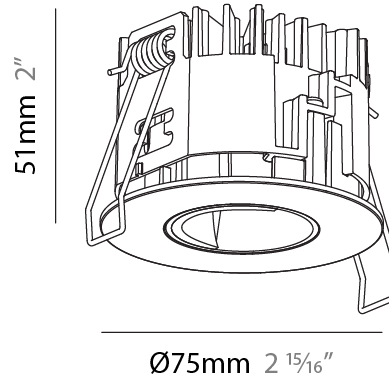

GENERAL

Series: Oiko Pro Round
Subseries: Oiko Pro Wallwash
Brand: Prolicht
Division: Architectural
Mounting Type: Recessed
Mounting Location: Ceiling
Subcategory: Downlight

PHYSICAL

Shape: Round
Diameter (mm): 75
Diameter (in): 2 15/16
Height (mm): 51
Height (in): 2
Ceiling Thickness (mm): 1 - 25
Ceiling Thickness (in): 1/16 - 1 3/16
Min. Recessing Depth (mm): 55
Min. Recessing Depth (in): 2 3/16
Light Distribution: Downlight
Diffuser: Lens Pack - Spread Lens / Linear Spread Lens / Honeycomb Louver
Fixture Finish: SSR / BKV / CWI / CRY / HAB / UFT / ITA / RUA / FTG / MYG / LOD / PUS / FRO / FUP / KIA / POP / BLS / SPG / MEY / GOH / GUM / CHC / COM / ABZ / JAG / OBR / MOS / ROR
Fixture Material: Aluminum Die Cast
Cut-out Measurements: 68mm / 2 11/16" Diameter

ELECTRICAL

Lamp Type: LED (Zhaga Standard)
Input Wattage (W): 14
Total Output Wattage (W): 12.7
Dimming: Dali Dimming
Driver Included: No
Driver Location: Recessed Housing
Driver Type: Constant Current - Universal (120Vac only for DALI driver)
Driver Class: Class 2
Input Voltage (V): 120 - 277
Constant Current (MA): 700

LED

Color Temperature (°K): 2700-6500 Tunable White
Max. Delivered Lumen (lm): 1216
Nominal Lumen (lm): 1460
CRI: >90 CRI
Lamp Life (hrs): 50000
Special LEDs offerings: Tunable White

OPTICAL

Adjustability: Fixed

RATINGS AND CERTIFICATIONS

Certified By: Certified for North American Standards
IP rating: IP20