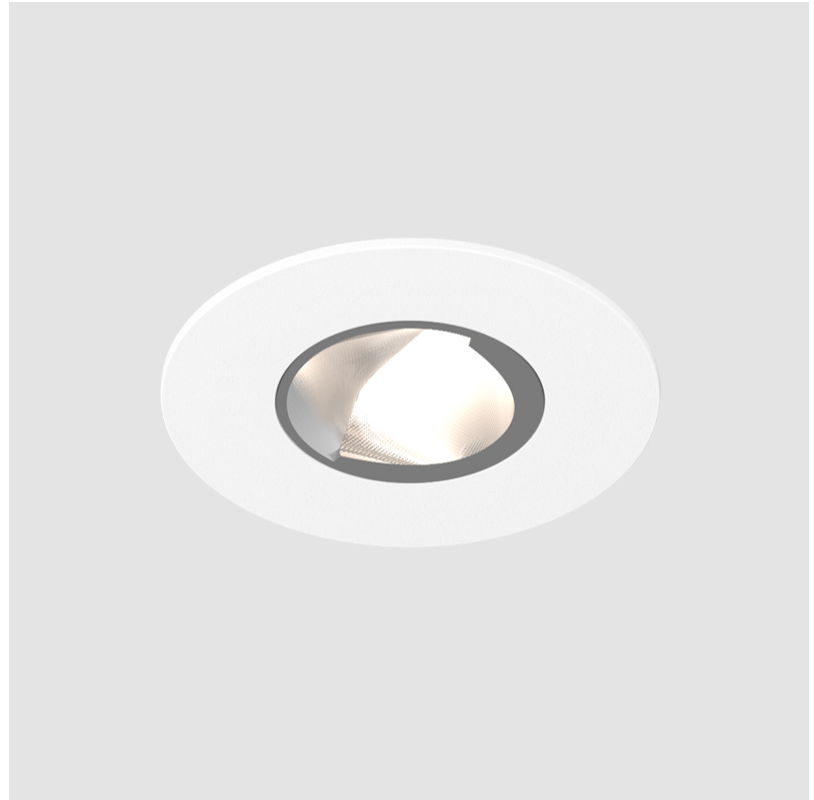

GENERAL

Series: Oiko Pro Round
Subseries: Oiko Pro Wallwash
Brand: Prolicht
Division: Architectural
Mounting Type: Recessed
Mounting Location: Ceiling
Subcategory: Downlight

PHYSICAL

Shape: Round
Diameter (mm): 75
Diameter (in): 2 15/16
Height (mm): 51
Height (in): 2
Ceiling Thickness (mm): 1 - 25
Ceiling Thickness (in): 1/16 - 1 3/16
Min. Recessing Depth (mm): 55
Min. Recessing Depth (in): 2 3/16
Light Distribution: Downlight
Diffuser: Lens Pack - Spread Lens / Linear Spread Lens / Honeycomb Louver
Fixture Finish: SSR / BKV / CWI / CRY / HAB / UFT / ITA / RUA / FTG / MYG / LOD / PUS / FRO / FUP / KIA / POP / BLS / SPG / MEY / GOH / GUM / CHC / COM / ABZ / JAG / OBR / MOS / ROR
Fixture Material: Aluminum Die Cast
Cut-out Measurements: 68mm / 2 11/16" Diameter

ELECTRICAL

Lamp Type: LED (Zhaga Standard)
Input Wattage (W): 14
Total Output Wattage (W): 12.7
Dimming: Dali Dimming
Driver Included: No
Driver Location: Recessed Housing
Driver Type: Constant Current - Universal (120Vac only for DALI driver)
Driver Class: Class 2
Input Voltage (V): 120 - 277
Constant Current (MA): 700

LED

Color Temperature (°K): 2700-6500 Tunable White
Max. Delivered Lumen (lm): 1216
Nominal Lumen (lm): 1460
CRI: >90 CRI
Lamp Life (hrs): 50000
Special LEDs offerings: Tunable White

OPTICAL

Adjustability: Fixed

RATINGS AND CERTIFICATIONS

Certified By: Certified for North American Standards
IP rating: IP20