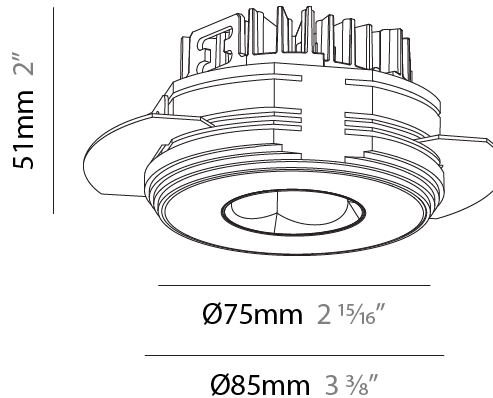

GENERAL

Series: Oiko Pro Round
Subseries: Oiko Pro Round Fixed
Brand: Prolicht
Division: Architectural
Mounting Type: Trimless
Mounting Location: Ceiling
Subcategory: Downlight

PHYSICAL

Shape: Round
Diameter (mm): 75
Diameter (in): 2 ¹⁵/₁₆
Height (mm): 51
Height (in): 2
Ceiling Thickness (mm): 10 / 12.5 / 15 / 25
Ceiling Thickness (in): 3/8 or 1/2 or 9/16 or 1
Min. Recessing Depth (mm): 55
Min. Recessing Depth (in): 2 ³/₁₆
Light Distribution: Direct
Diffuser: Lens Pack - Spread Lens / Linear Spread Lens / Honeycomb Louver
Fixture Finish: SSR / BKV / CWI / CRY / HAB / UFT / ITA / RUA / FTG / MYG / LOD / PUS / FRO / FUP / KIA / POP / BLS / SPG / MEY / GOH / GUM / CHC / COM / ABZ / JAG / OBR / MOS / ROR
Fixture Material: Aluminum Die Cast
Cut-out Measurements: 86mm / 2 11/16" Diameter

ELECTRICAL

Lamp Type: LED (Zhaga Standard)
Input Wattage (W): 14
Total Output Wattage (W): 12.7
Dimming: Dali Dimming
Driver Included: No
Driver Location: Recessed Housing
Driver Type: Constant Current - Universal (120Vac only for DALI driver)
Driver Class: Class 2
Input Voltage (V): 120 - 277
Constant Current (MA): 700

LED

Color Temperature (°K): 2700-6500 Tunable White
Max. Delivered Lumen (lm): 1240
Nominal Lumen (lm): 1460
CRI: >90 CRI
Lamp Life (hrs): 50000
Special LEDs offerings: Tunable White

OPTICAL

Reflector°: 52
Adjustability: Fixed

RATINGS AND CERTIFICATIONS

Certified By: Certified for North American Standards
IP rating: IP20